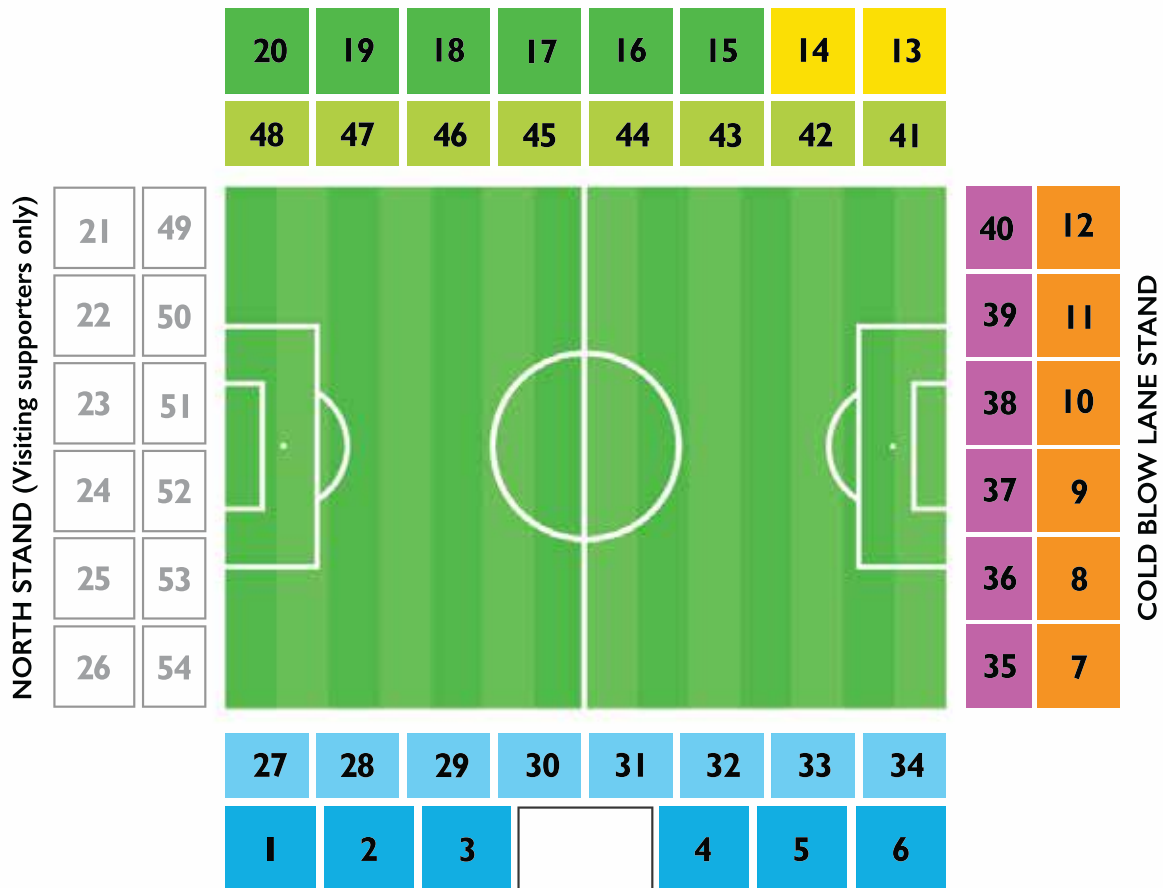

2020/21 SEASON TICKET PRICES

ADULTS	OVER 62s	ARMED FORCES	18-21s	UNDER 18s	UNDER 16s	UNDER 12s	UNDER 6s
£450	£265	£265	£265	£175	£100	£50	£25
£425	£260	£260	£260	£175	£100	£50	£25
£430	£260	£260	£260	£175	£100	£50	£25
£410	£225	£225	£225	£175	£100	£50	£25
£350	£185	£185	£185	£175	£100	£50	£25
£370	£230	£230	£230	£175	£100	£50	£25
£360	£220	£220	£220	£175	£100	£50	£25

THE DOCKERS STAND (Blocks 13 and 14 Zampa's Family Stand)

THE BARRY KITCHENER STAND